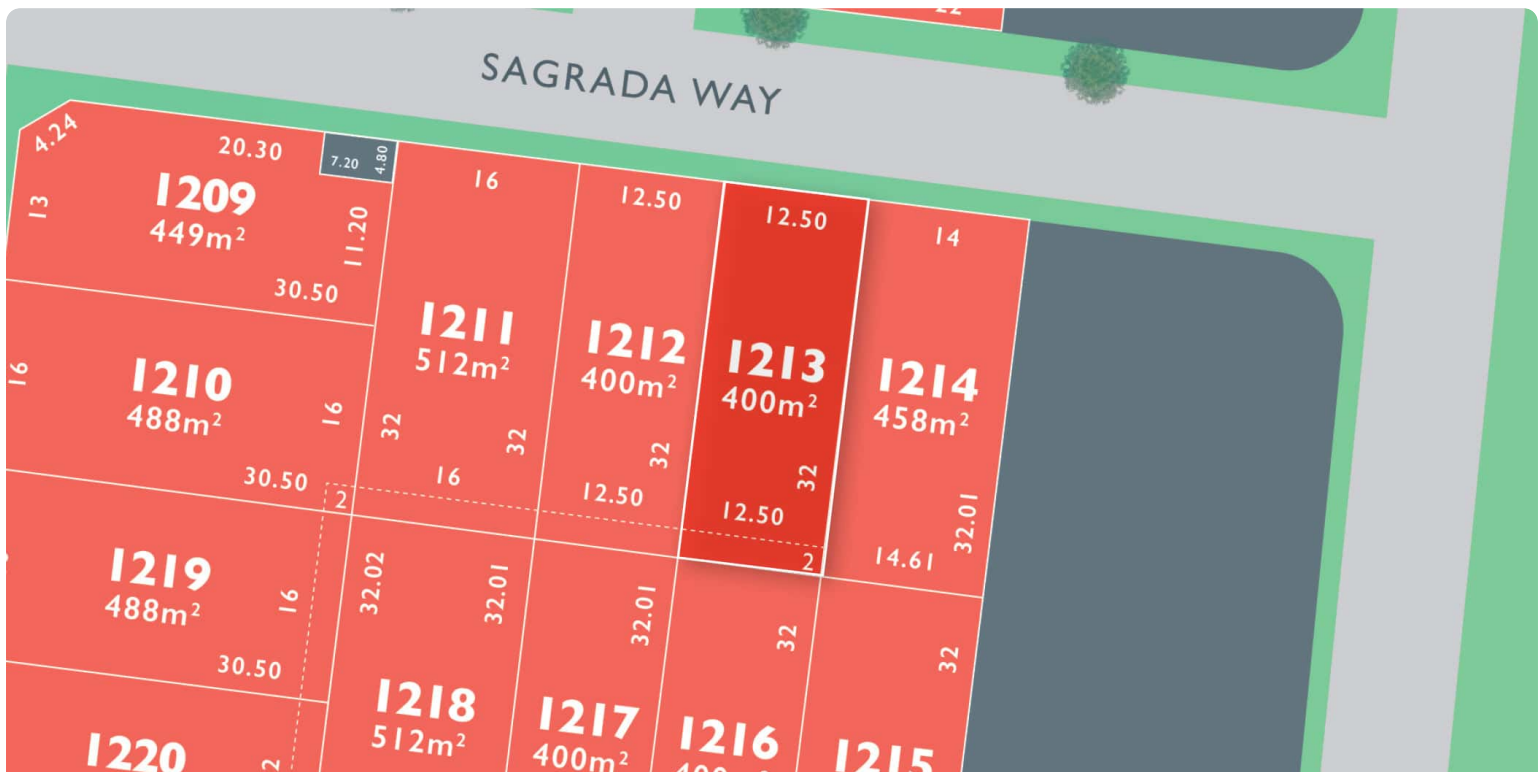

MONUMENT

LOT 1213 Sagrada Release

AREA: 400m²
FRONTAGE: 12.5m
DEPTH: 32.00m

Call 1300 040 563
Visit Our Sales Suite 7 Days 11AM TO 5PM.
1392 PLUMPTON RD, PLUMPTON
monumentplumpton.com.au

Resi Ventures **red23**
Creating Prosperity