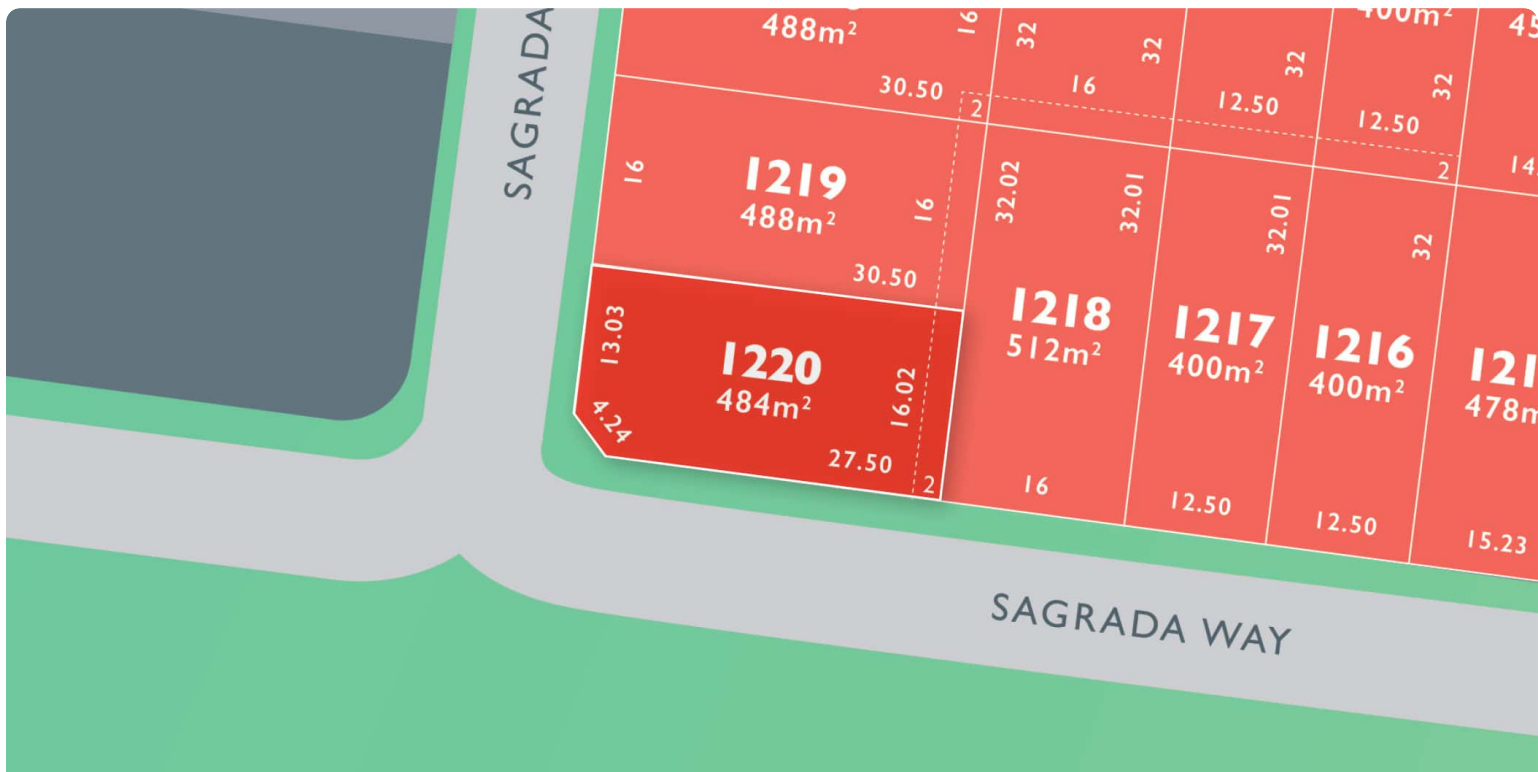

MONUMENT

LOT 1220 Sagrada Release

AREA: 484m²
FRONTAGE: 17.27m
DEPTH: 27.50m

Call 1300 040 563
Visit Our Sales Suite 7 Days 11AM TO 5PM.
1392 PLUMPTON RD, PLUMPTON
monumentplumpton.com.au

Resi Ventures **red23**
Creating Prosperity