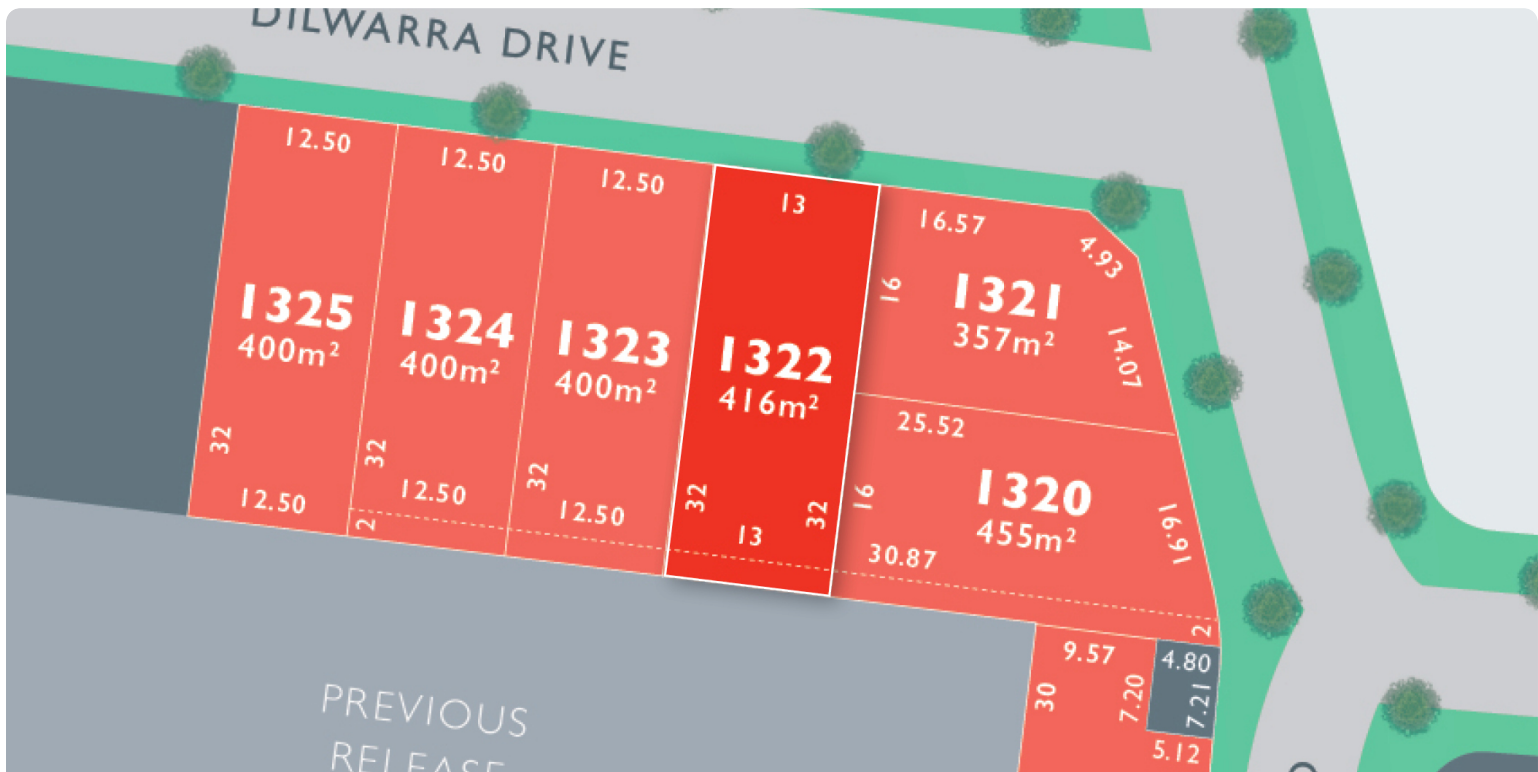

MONUMENT

LOT 1322 Dilwarra Release A

AREA: 416m²
FRONTAGE: 13m
DEPTH: 32.00m

Call 1300 040 563
Visit Our Sales Suite Sales Office Temporarily Closed
1392 PLUMPTON RD, PLUMPTON
monumentplumpton.com.au

Resi Ventures red23
Creating Prosperity