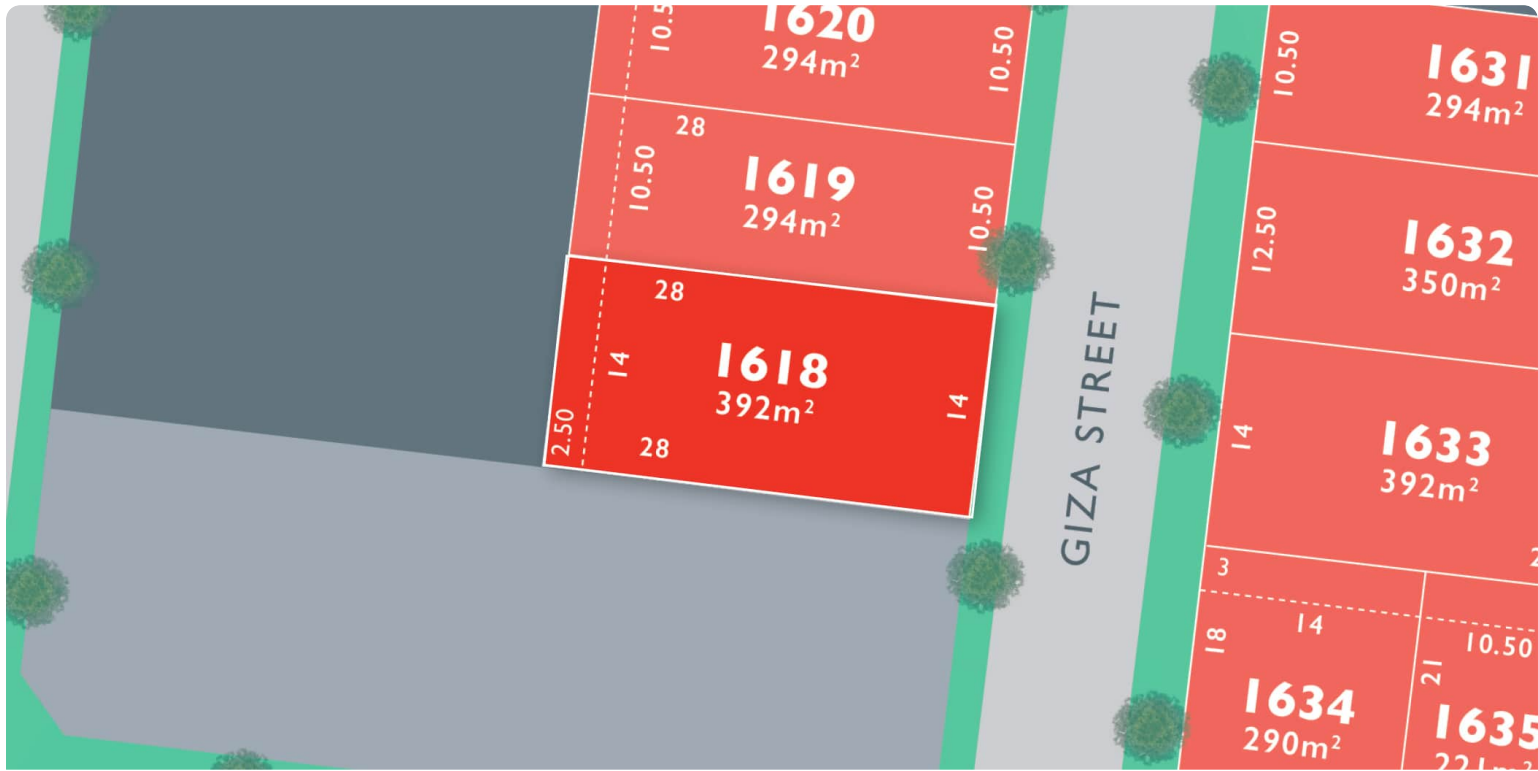

# MONUMENT

## LOT 1618 Louvre Release A

AREA: 392m<sup>2</sup>  
FRONTAGE: 14m  
DEPTH: 28.00m

Call 1300 040 563  
Visit Our Sales Suite Sales Office Temporarily Closed  
1392 PLUMPTON RD, PLUMPTON  
[monumentplumpton.com.au](http://monumentplumpton.com.au)