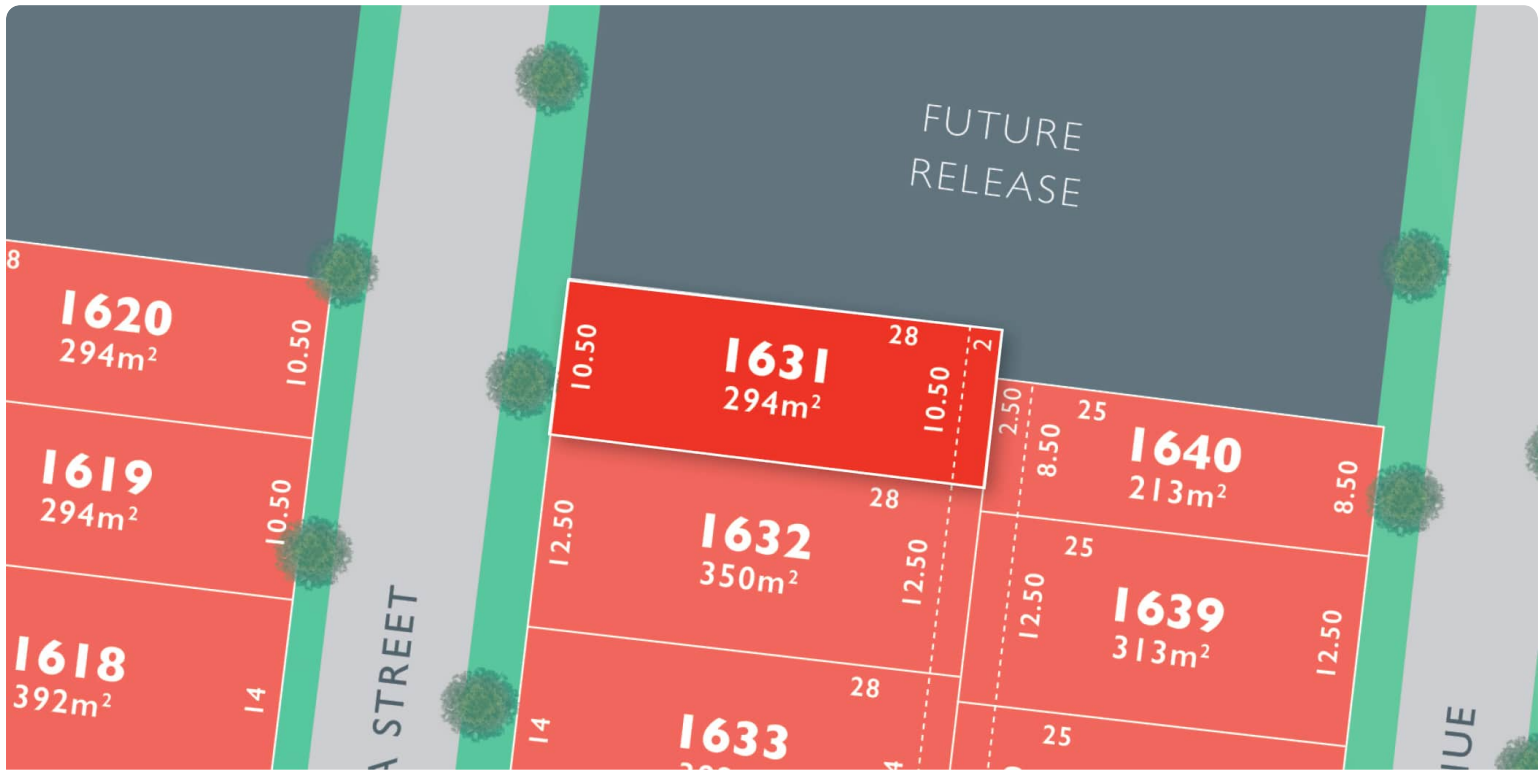

# MONUMENT

## LOT 1631 Louvre Release A

AREA: 294m<sup>2</sup>  
FRONTAGE: 10.5m  
DEPTH: 28.00m

Call 1300 040 563  
Visit Our Sales Suite Sales Office Temporarily Closed  
1392 PLUMPTON RD, PLUMPTON  
[monumentplumpton.com.au](http://monumentplumpton.com.au)