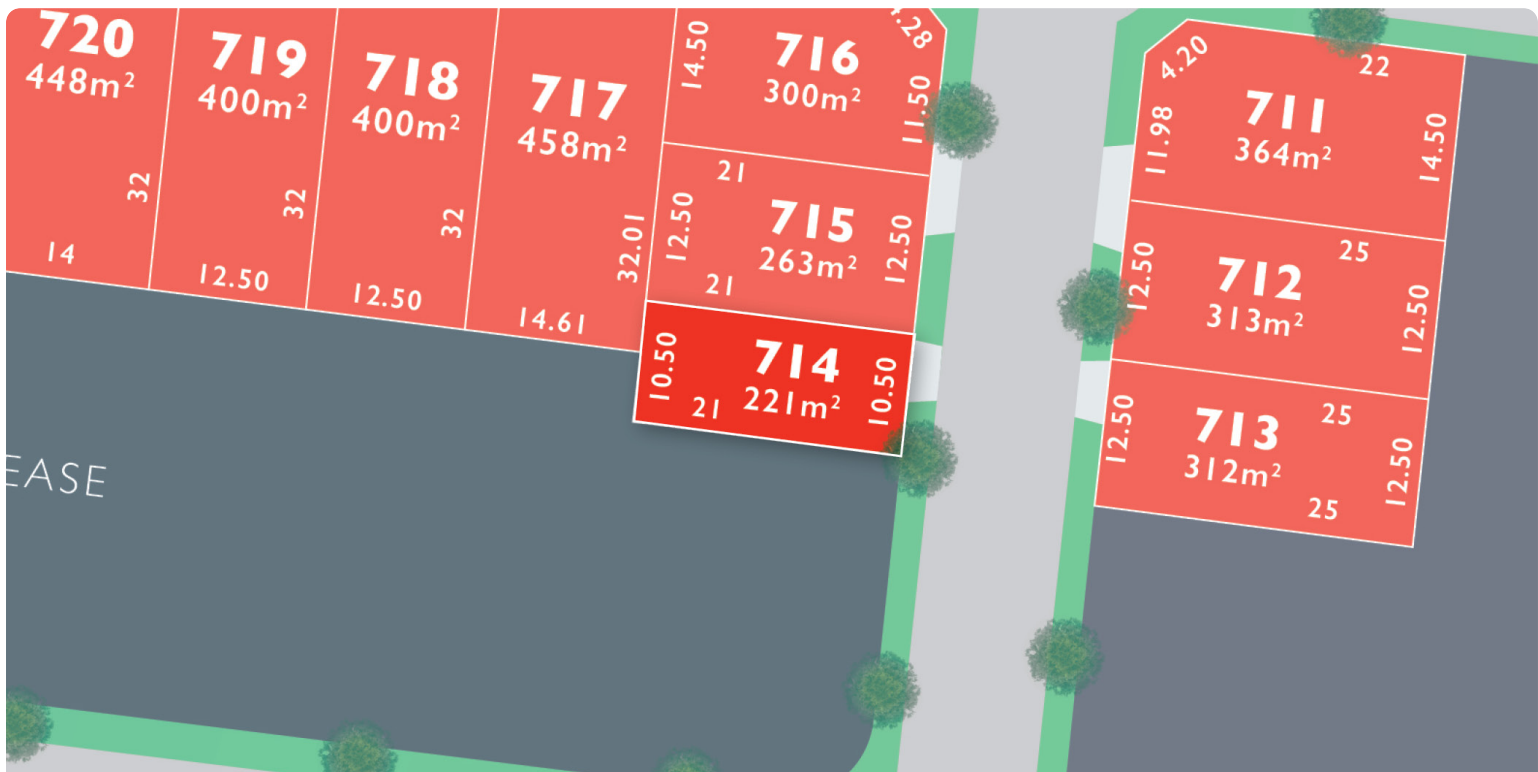

MONUMENT

LOT 714 Fraser Release

AREA: 221m²
FRONTAGE: 10.5m
DEPTH: 21.00m

Call 1300 040 563

Visit Our Sales Suite OPEN BY ONLINE APPOINTMENT ONLY
 SATURDAY TO WEDNESDAY 12 TO 5PM.

1392 PLUMPTON RD, PLUMPTON
monumentplumpton.com.au