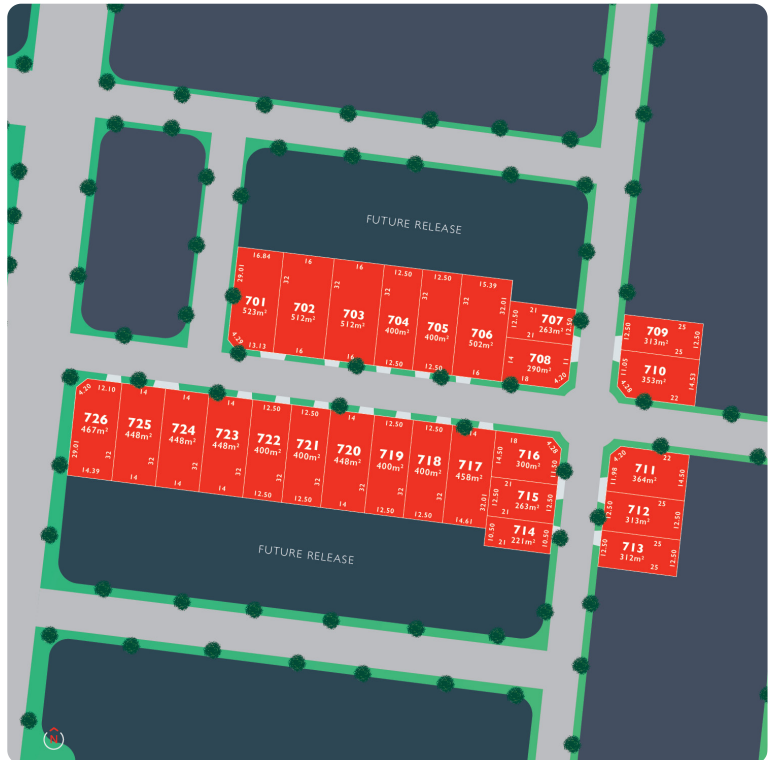

MONUMENT

LOT 714 Fraser Release

AREA: 221m²
FRONTAGE: 10.5m
DEPTH: 21.00m

Call 1300 040 563

Visit Our Sales Suite OPEN BY ONLINE APPOINTMENT ONLY
 SATURDAY TO WEDNESDAY 12 TO 5PM.

1392 PLUMPTON RD, PLUMPTON
monumentplumpton.com.au